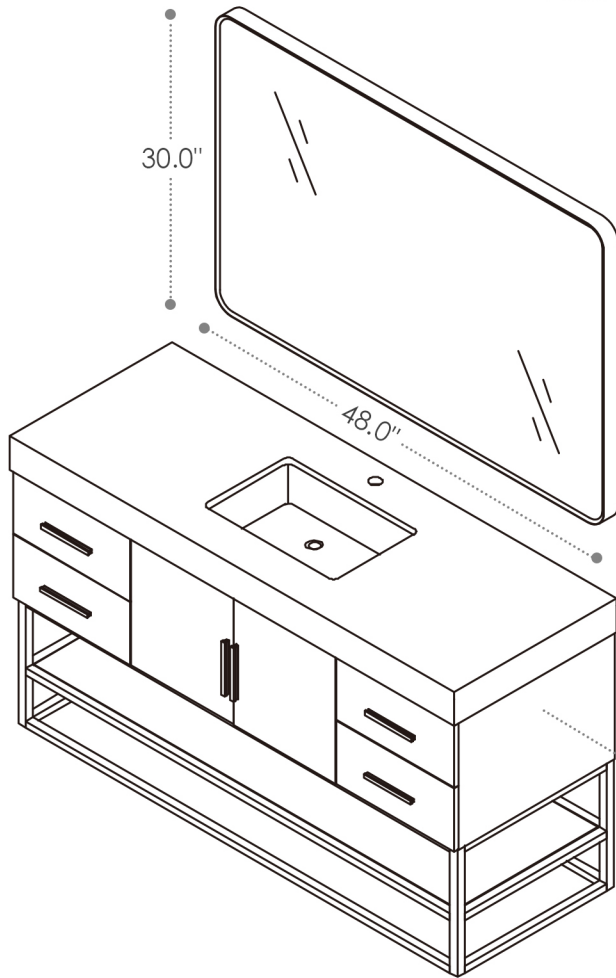

## Bianco

60"W x 22"D  
Bathroom Vanity

60"W×22"D×34"H inches

## INSTALLATION SPECIFICATION

Item#	552060SG		
Color	Light Brown/Black Oak		
Overall Dimension	60 in W x 22 in D x 34 in H		
Vanity Material	Solid wood and long-lasting plywood		
Hardware Finish	Zinc Alloy Brushed Gold		
Number of Door	2 soft-closing doors		
Number of Drawers	4 soft-closing drawers		
Metal Base Material	Stainless Steel(Brushed Gold)		
Countertop Material	Composite Stone - White	Shape	Rectangular
Top Thickness	4 inch	Installation Type	Freestanding
Assembly Required	No	Backsplash Height	Not included
Faucet Hole Spacing(in.)	Single Hole	Sink	Single Undermount Sink

All measurements are approximate. Measurements may vary +/-1/2".  
Does not include faucet, drain assembly, P-trap